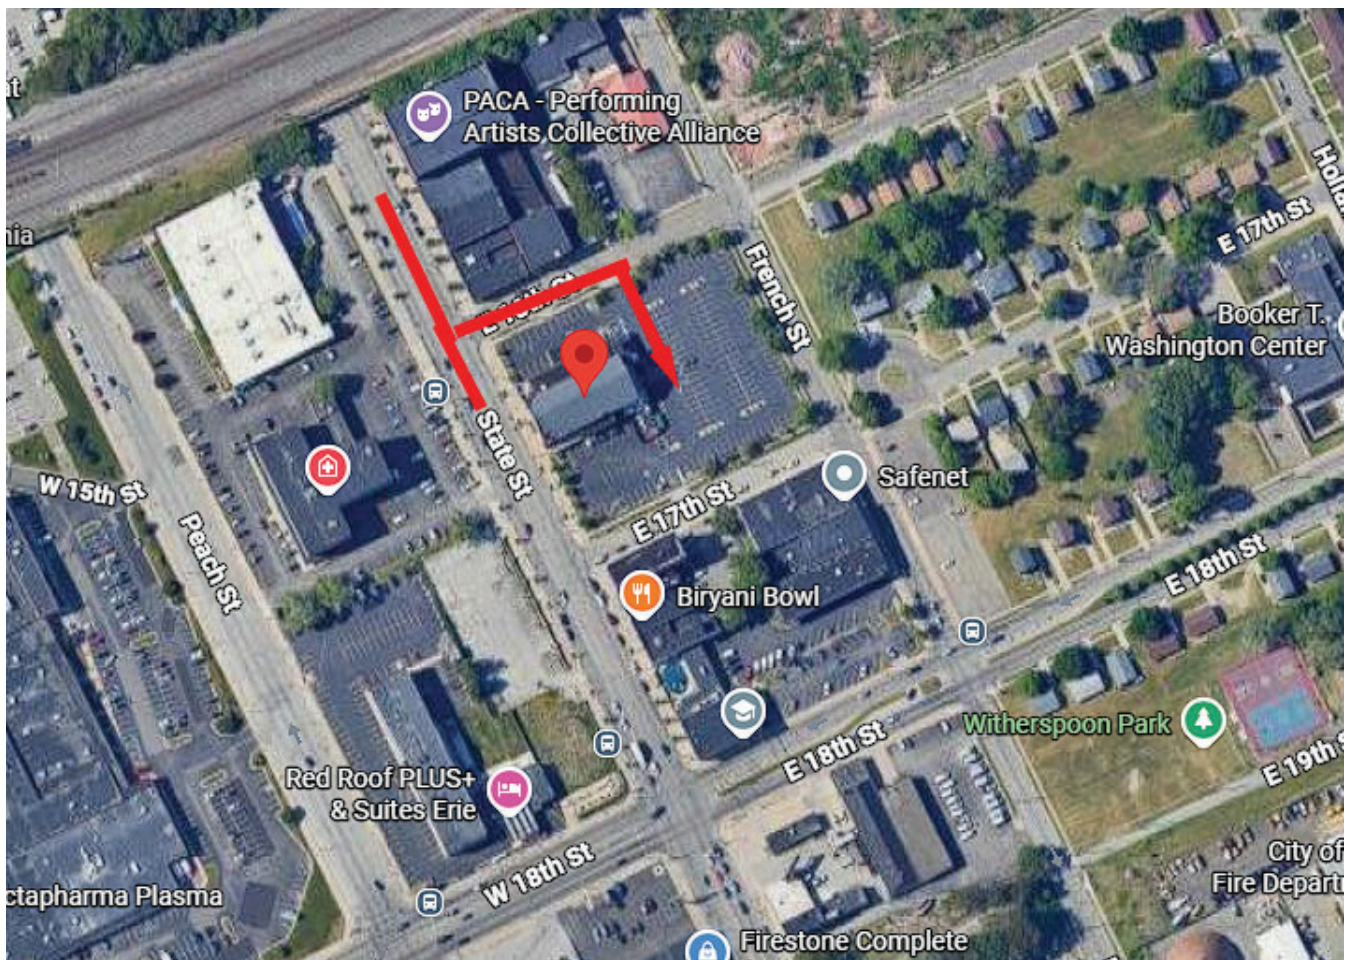

# REDEEMER PRESBYTERIAN CHURCH

*An Evangelical Presbyterian Church*

## Directions to New Worship Location The Maennerchor Plaza/Latinos 1607 State Street Erie, PA 16501-2207

Proceed either north or south on State Street to 16th Street. Turn east on 16th Street and enter the rear Parking Lot for The Maennerchor Plaza through the gate in the chain link fence. Enter the building only from the Parking Lot building entrance. Sunday service begins at 10:45 a.m.

For Directions to this new location for our Worship Services, please [click here](#).