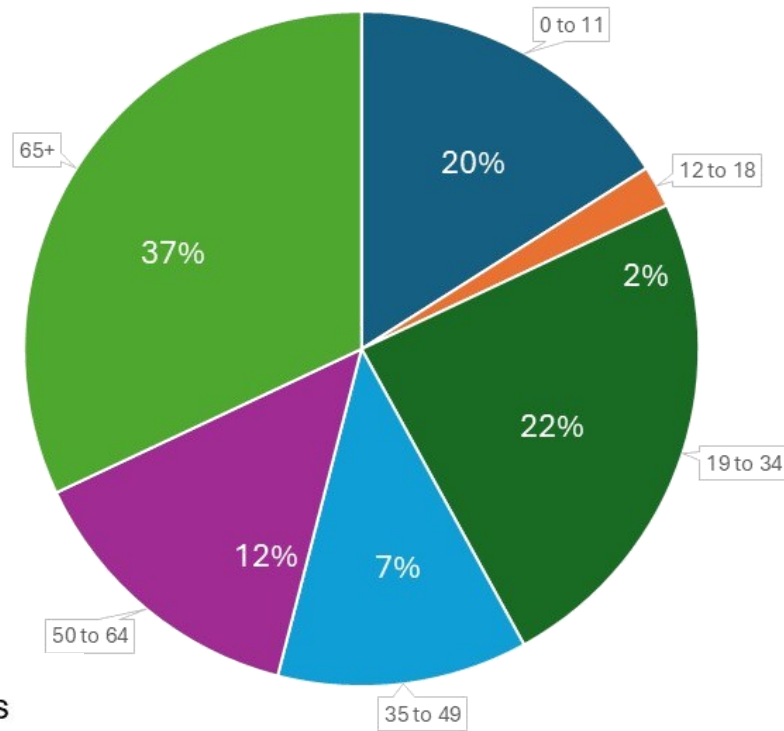

Skill in pastoral
care and relational
ministry?

There are hundreds of churches in Erie. Four out of five Erie residents are not participating in a Christian congregation in any meaningful sense. We feel that Redeemer has an opportunity to reach that under-served portion of our community.

Will you join us?

Redeemer

Contact PSC Chair Josh Stearns

joshua_stearns@mac.com

Redeemer Church Statistical Snapshot

Age Profile (Members and Regular Attenders)

Church Members

Average Attendance

Family Units

Annual Budget

Length of Membership